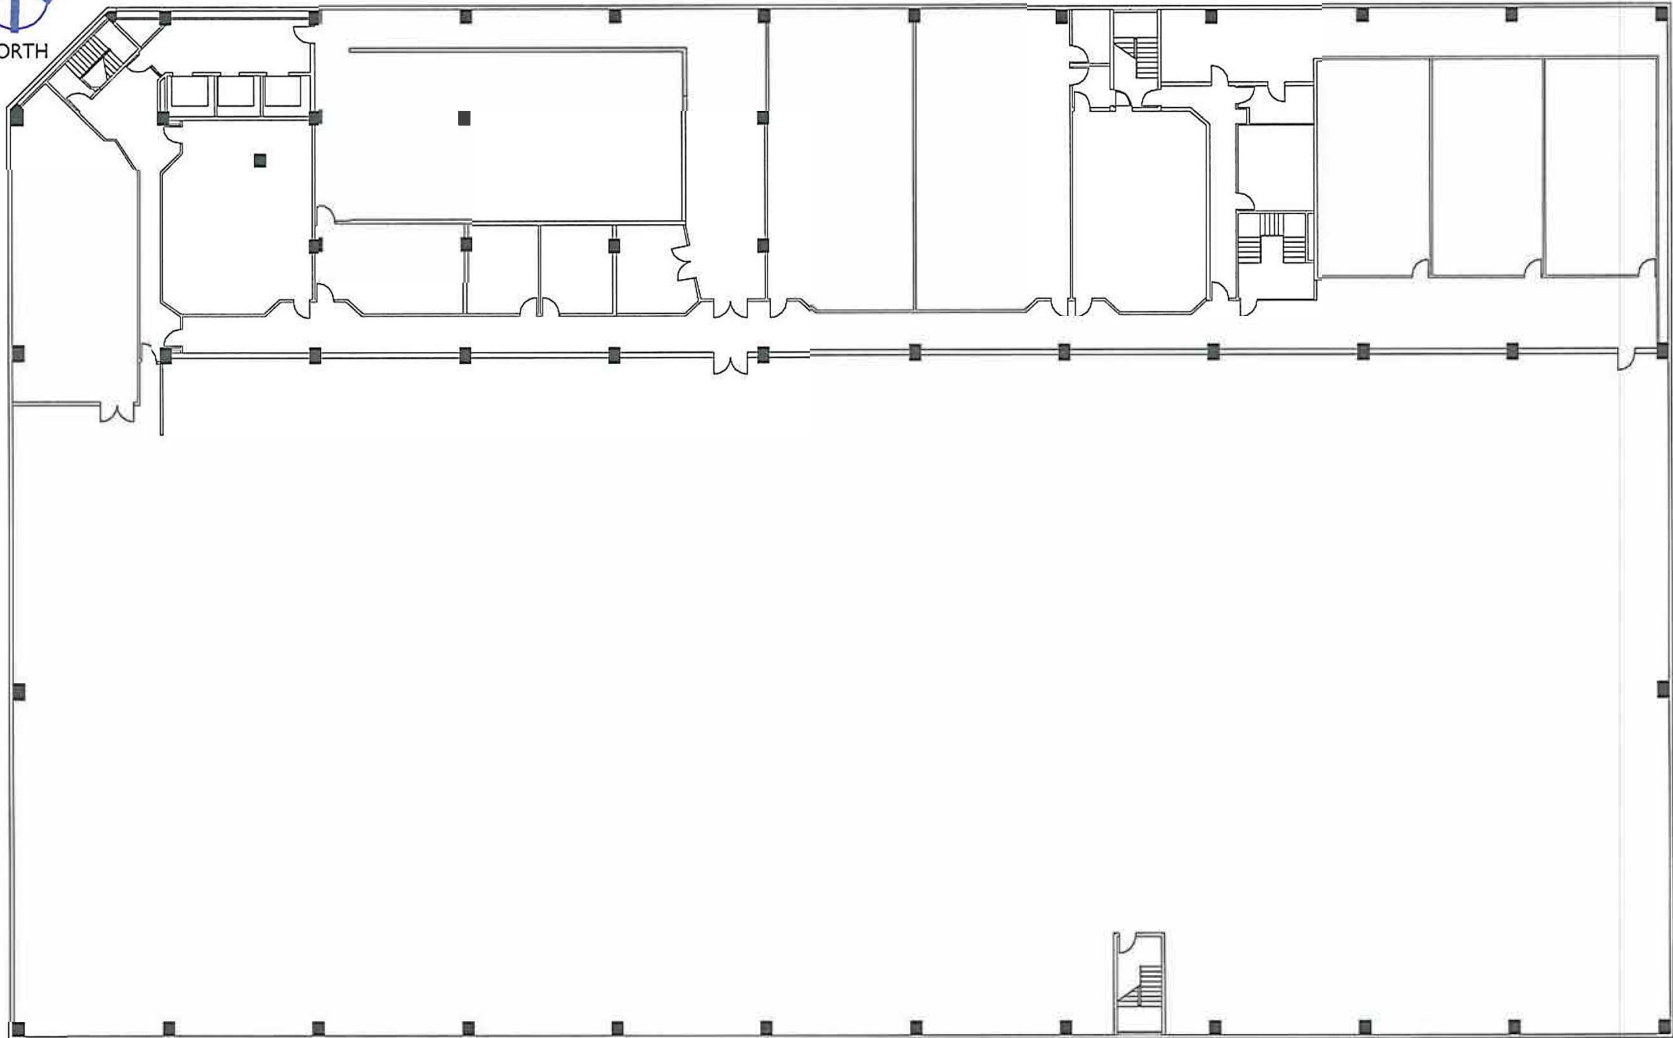

NORTH

ONE CLEVELAND CENTER

www.1clevelandcenter.com

1375 EAST NINTH STREET
CLEVELAND, OHIO 44114
216.781.8980

FITNESS CENTER - FLOOR 6

21,150 RSF
13,977 USF