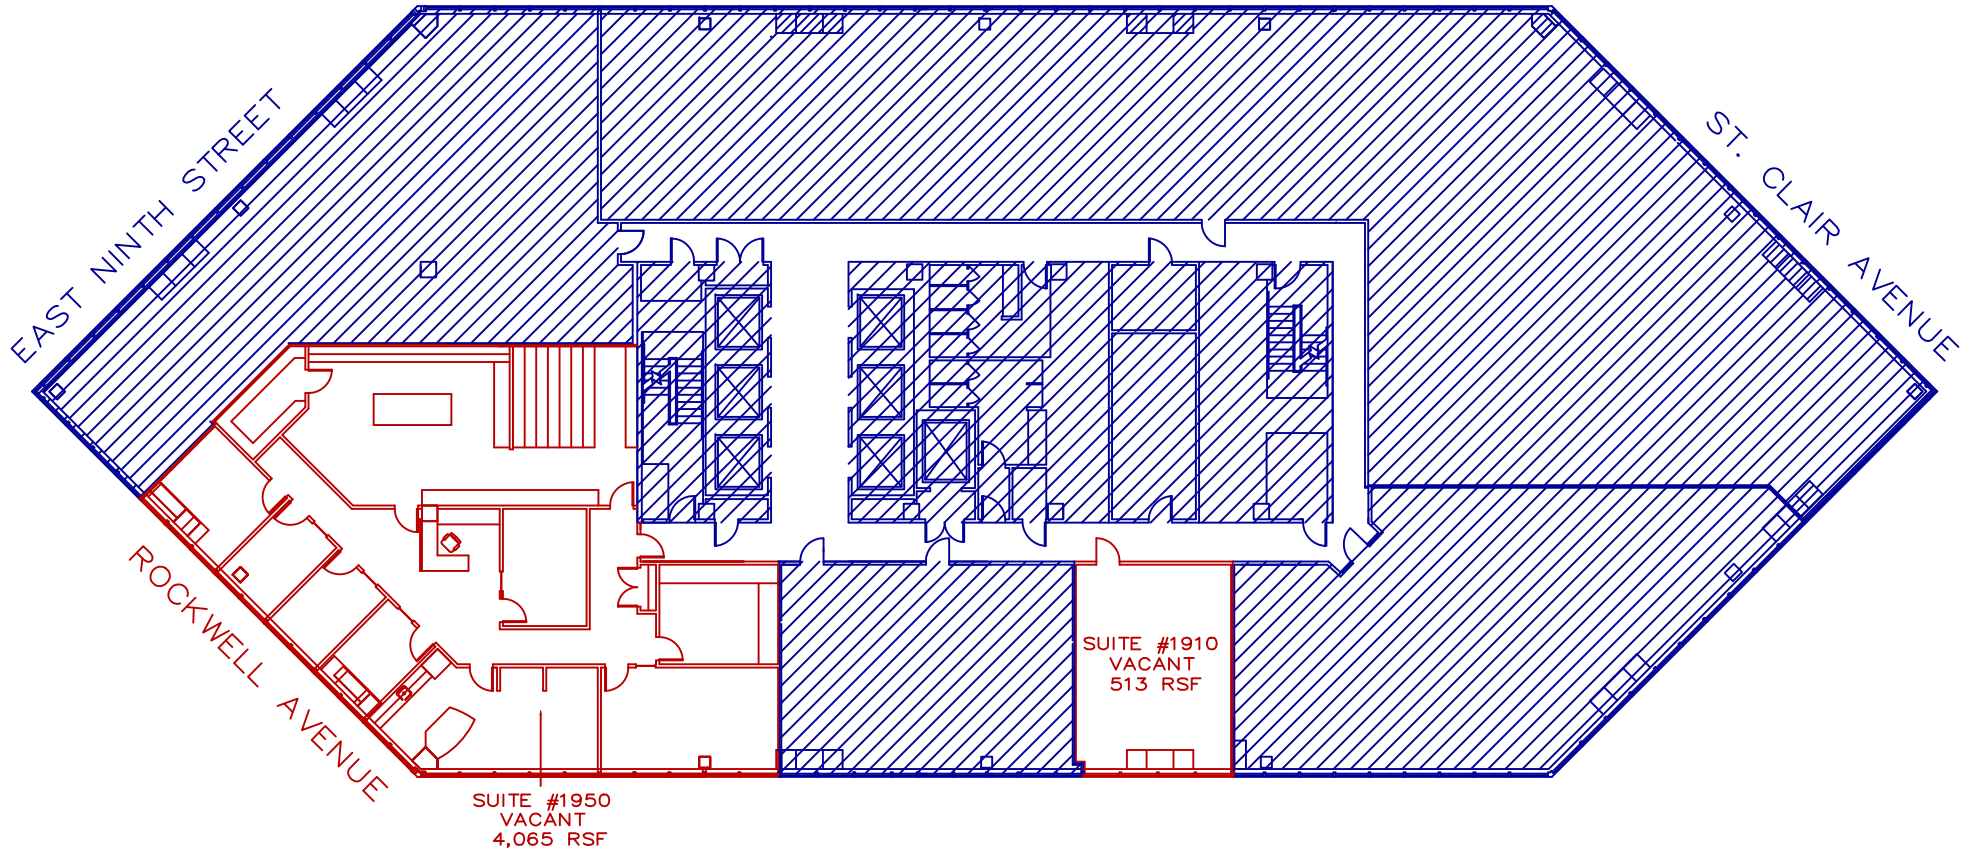

NORTH

ONE CLEVELAND CENTER
www.optimamng.com
1375 EAST NINTH STREET
CLEVELAND, OHIO 44114
216.781.8980

FLOOR 19